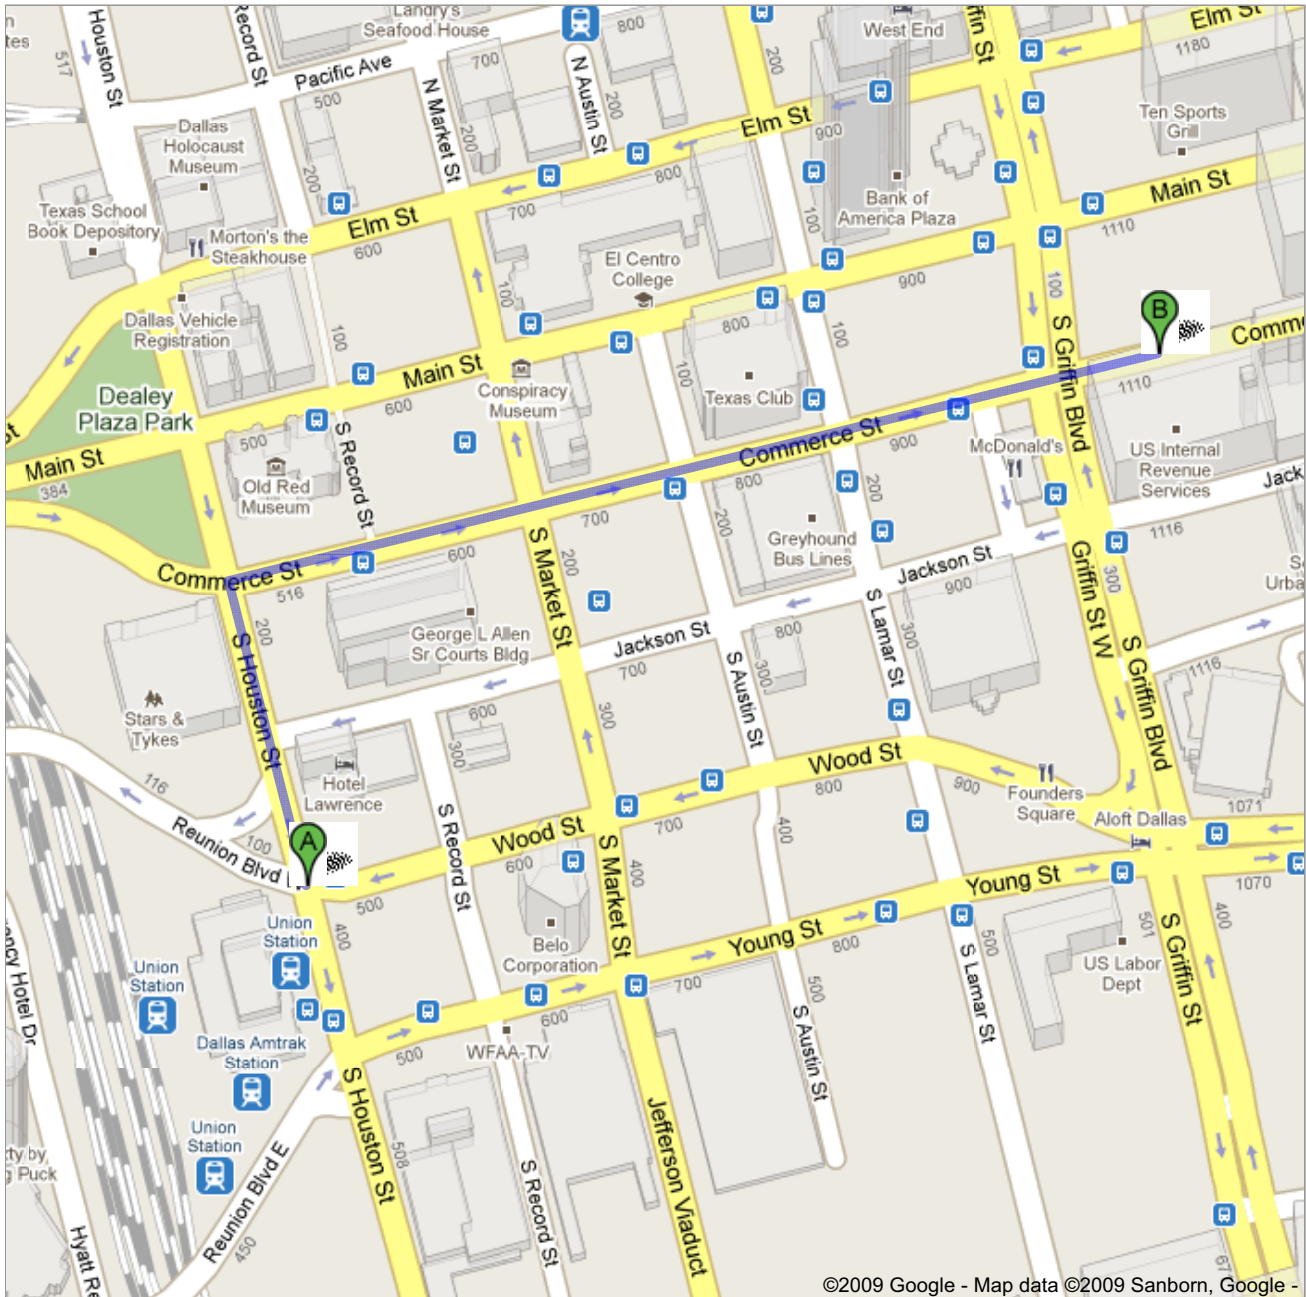

Directions to 1100 Commerce St, Dallas, TX 75242  
0.4 mi – about 9 mins

**Save trees. Go green!**  
Download Google Maps on your phone at [google.com/gmm](http://google.com/gmm)

**Walking directions are in beta.**  
Use caution – This route may be missing sidewalks or pedestrian paths.

©2009 Google - Map data ©2009 Sanborn, Google -

 400 S Houston St, Dallas, TX 75202

1. Head **north** on **S Houston St** toward **Jackson St**  
About 2 mins

go 0.1 mi  
total 0.1 mi

 2. Turn **right** at **Commerce St**  
Destination will be on the right  
About 7 mins

go 0.3 mi  
total 0.4 mi

 1100 Commerce St, Dallas, TX 75242

These directions are for planning purposes only. You may find that construction projects, traffic, weather, or other events may cause conditions to differ from the map results, and you should plan your route accordingly. You must obey all signs or notices regarding your route.

Map data ©2009, Google, Sanborn